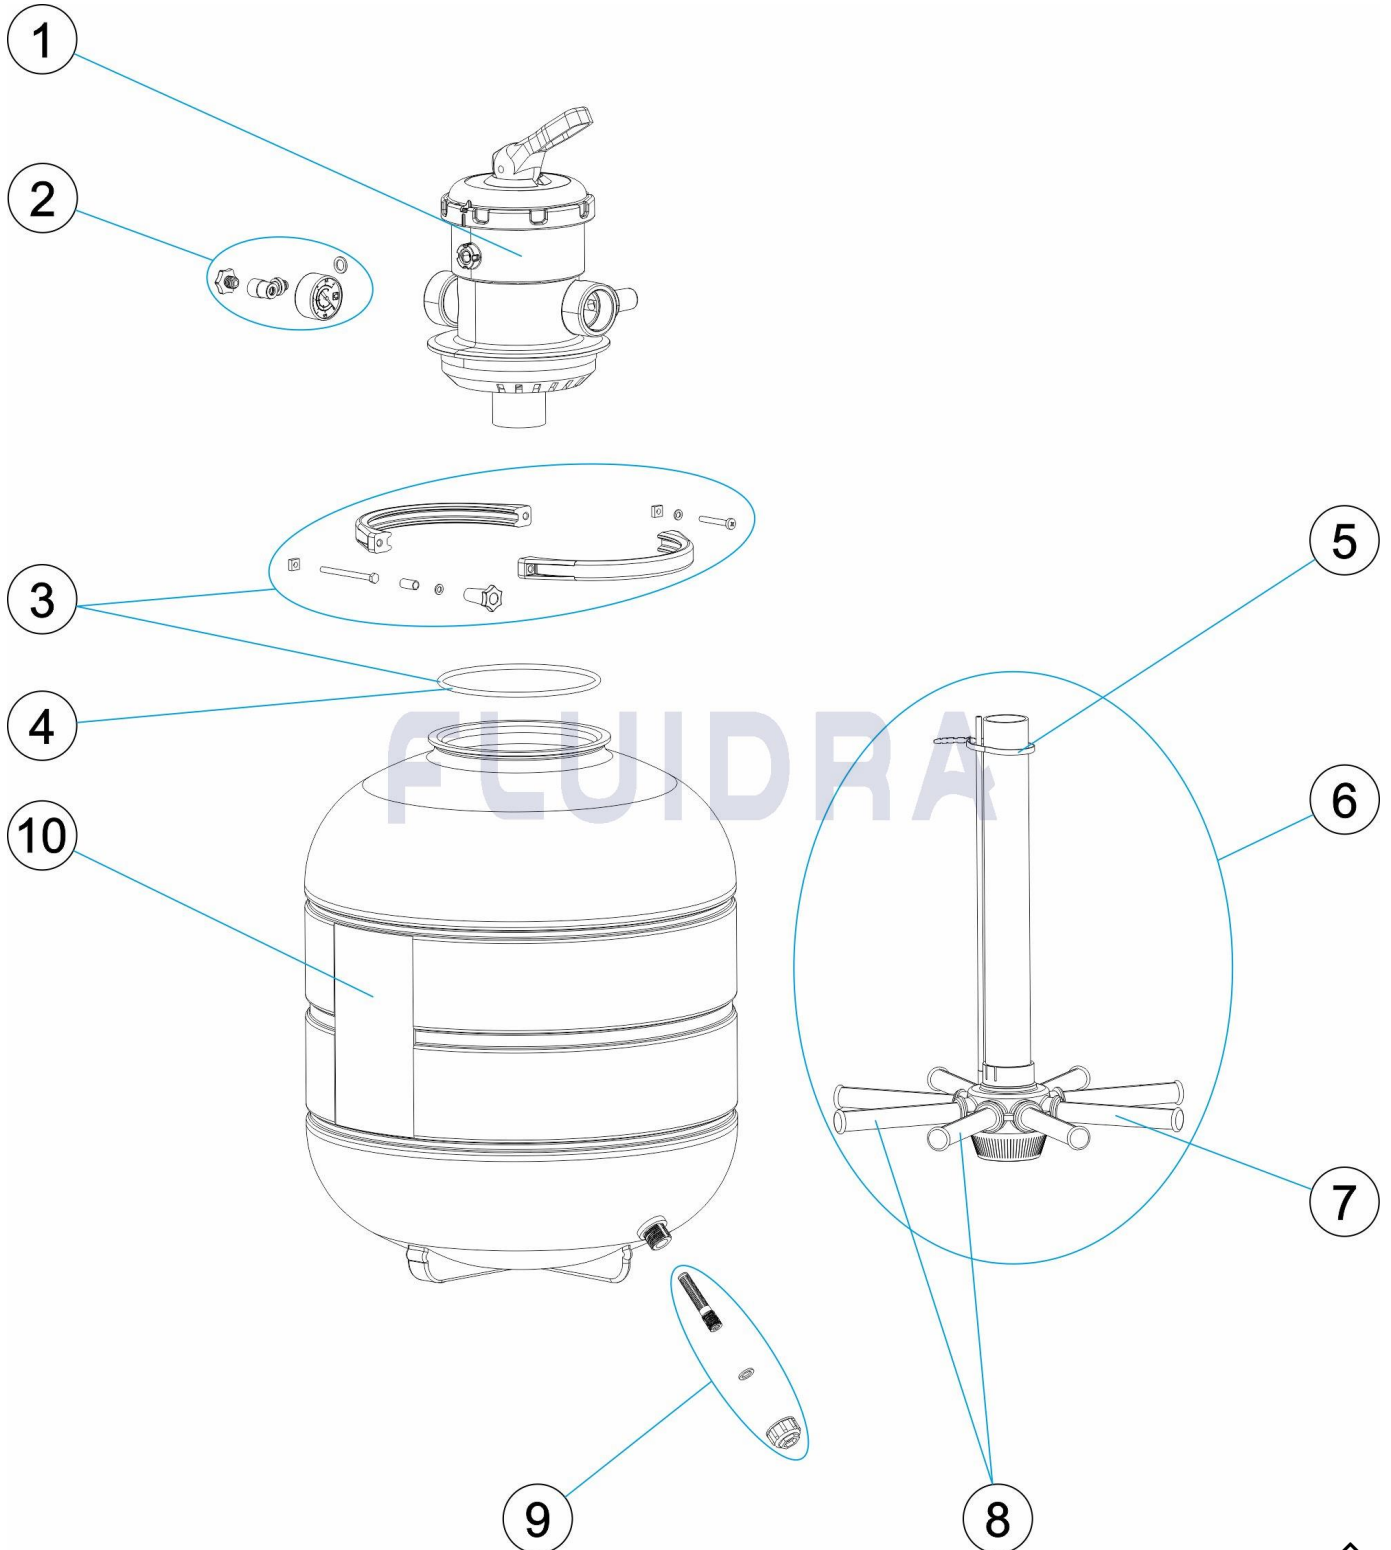

Code: 33814 | Description: MILLENIUM TOP D. 380-430-480-560-660 FILTER

Revision no.:  : 12/06/2018

 Breakdown of parts (kits or units)

POS.	CODE	DESCRIPTION
1	4404120002	 BAYONETTE MULTIPOINT VALVE
2	4404220101	 COMPLETE PRESSURE GAUGE UNIT
3	4411020402	 PLASTIC V-CLAMP SET
4	4404080101	 LID 'O' RING
5	4404300110	 FLANGE
6	4404010283	 MANIFOLD ASSEMBLY 15"
7	4404300119	 MANIFOLD ARM 3/4" 110 M "
8	4404010073	 MANIFOLD ARM ASSEMBLY D. 350
9	4404220103	 SAND PURGE
10	28304R0100-TZ	 FILTER BODY D 380 TZ

0.0317 segons