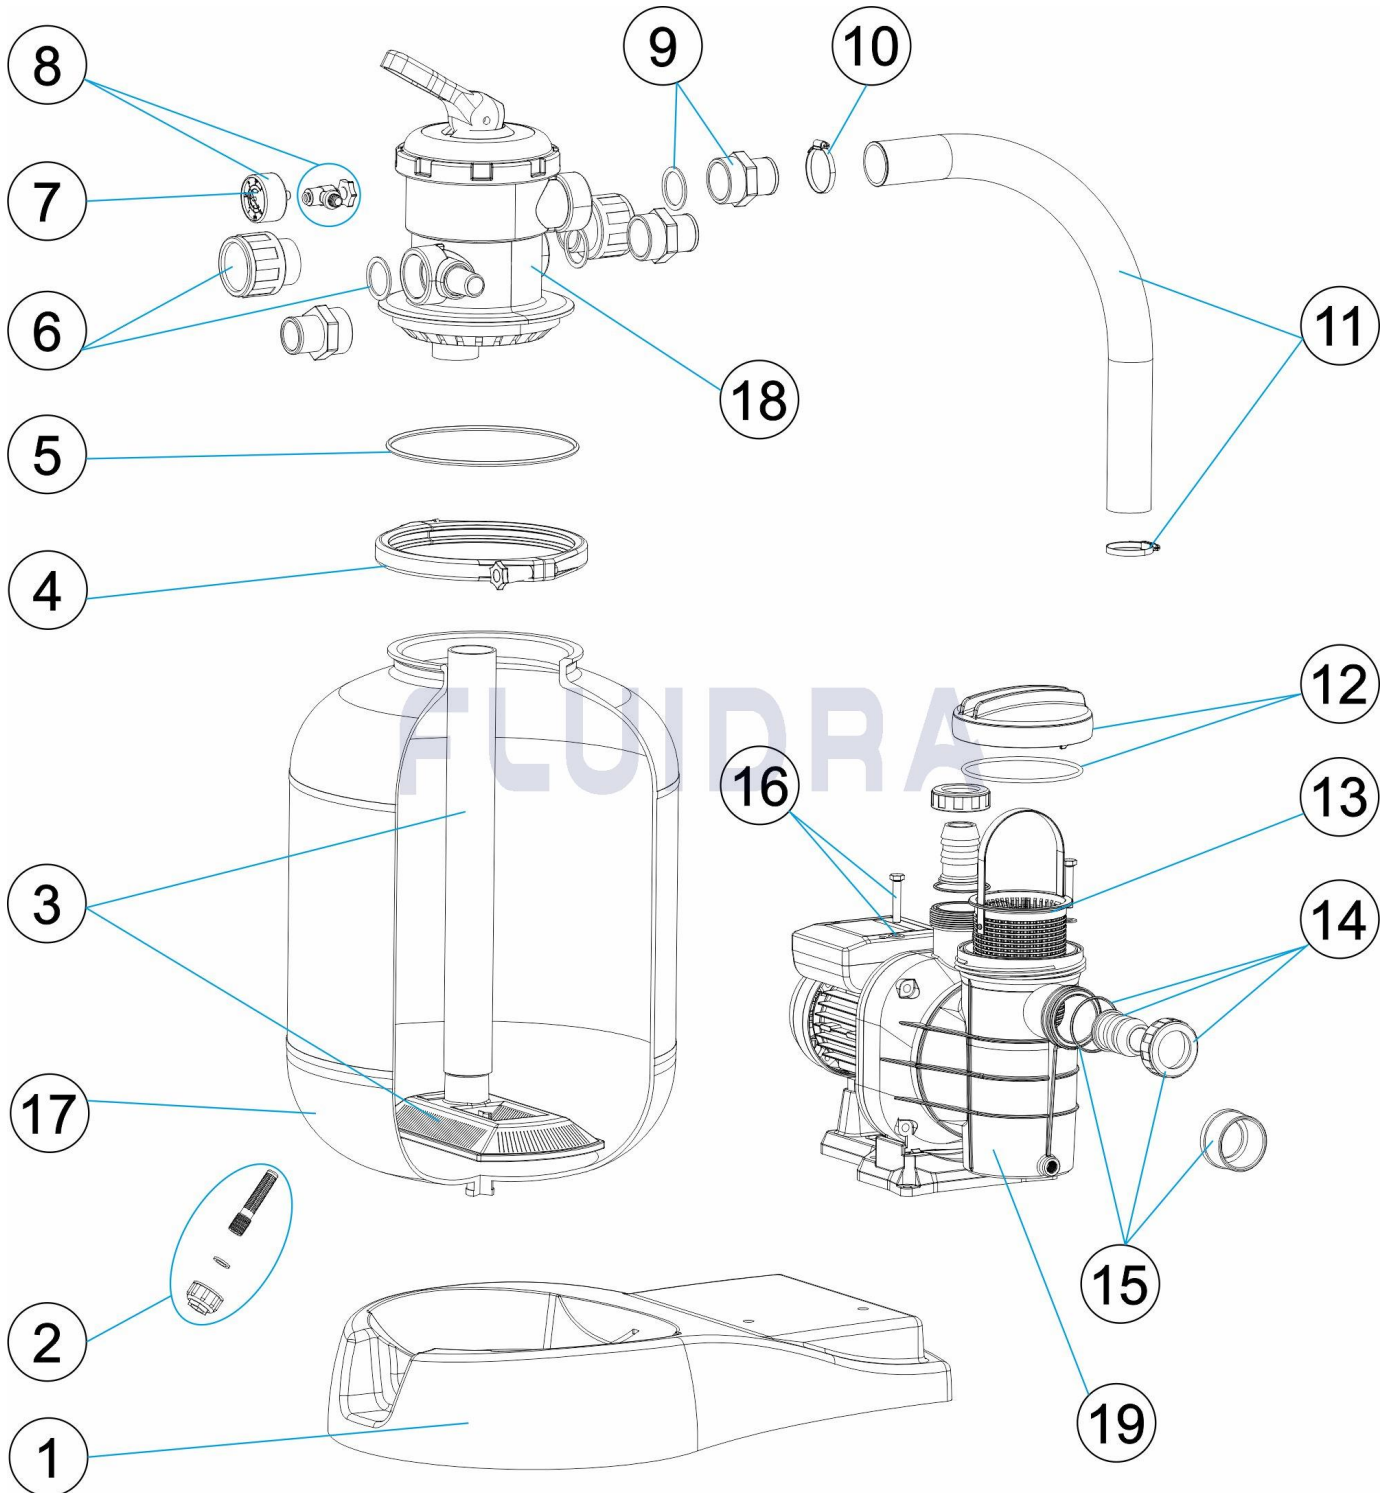

Code: 74471 | Description: MONOBLOCK GALACTIC D.380, D.400 1/3 HP

Revision no.: | : 01/06/2021

 Breakdown of parts (kits or units)

POS.	CODE	DESCRIPTION
1	4404300407	i BASE (MOLDED) D. 380
2	4404220103	i SAND PURGE
3	4411020003	i COLLECTOR ASSEMBLY D. 300
4	4411020402	i PLASTIC V-CLAMP SET
5	4404080101	i LID 'O' RING
6	4411020000	i BUSH + GASKET
7	4411020407	i PRESSURE GAUGE 1/8" 3 KG./C "
8	4411020206	i COMPLETE PRESSURE GAUGE UNIT
9	4411020408	i BUSH + GASKET
10	4411030503	i CLAMP
11	4411020001	i CONECTION HOSE D. 38
12	4405010856	i PRE-FILTER CLOSURE
13	4405010402	i PRE-FILTER BASKET
14	4404250015	i UNION KIT
15	4405010665	i UNION FITTINGS
16	4411020002	i FIXING SET
17	154030001ANR	i FILTER BODY D.380 SKY ANTHRACITE
18	21341	i MULTIPOINT VALVE 1 1/2"
19	74471-1194	i B.MN.G. PUMP

0.1393 segons